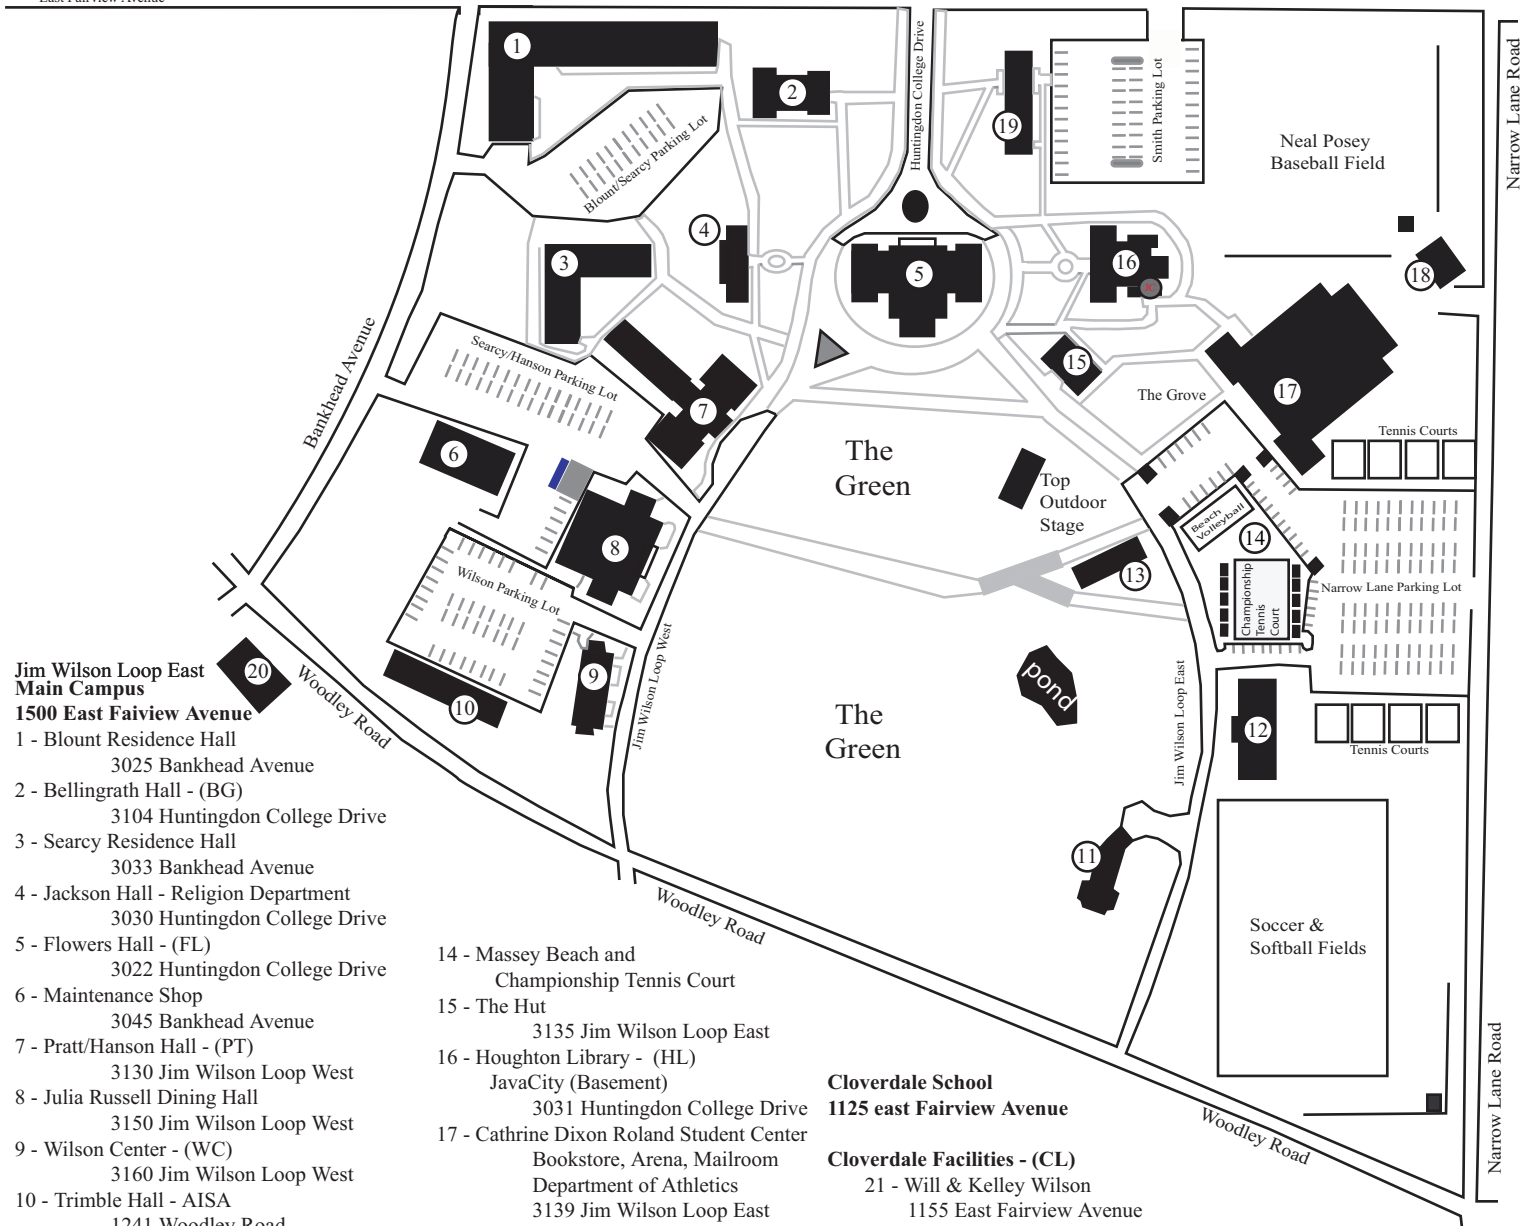

Cloverdale Campus

Huntingdon College Campus Map

Mailing Address:
1500 East Fairview Avenue
Montgomery, Alabama 36106-2148

East Fairview Avenue

Jim Wilson Loop East Main Campus 1500 East Fairview Avenue

- 1 - Blount Residence Hall
3025 Bankhead Avenue
- 2 - Bellingrath Hall - (BG)
3104 Huntingdon College Drive
- 3 - Searcy Residence Hall
3033 Bankhead Avenue
- 4 - Jackson Hall - Religion Department
3030 Huntingdon College Drive
- 5 - Flowers Hall - (FL)
3022 Huntingdon College Drive
- 6 - Maintenance Shop
3045 Bankhead Avenue
- 7 - Pratt/Hanson Hall - (PT)
3130 Jim Wilson Loop West
- 8 - Julia Russell Dining Hall
3150 Jim Wilson Loop West
- 9 - Wilson Center - (WC)
3160 Jim Wilson Loop West
- 10 - Trimble Hall - AISA
1241 Woodley Road
- 11 - Delchamps President's Home
3170 Jim Wilson Loop East
- 12 - Ligon Residence Hall
3165 Jim Wilson Loop East
- 13 - Seay Twins Art Gallery
3140 Jim Wilson Loop East

- 14 - Massey Beach and
Championship Tennis Court
- 15 - The Hut
3135 Jim Wilson Loop East
- 16 - Houghton Library - (HL)
JavaCity (Basement)
3031 Huntingdon College Drive
- 17 - Cathrine Dixon Roland Student Center
Bookstore, Arena, Mailroom
Department of Athletics
3139 Jim Wilson Loop East
- 18 - Posey Press Box & Baseball Field
3126 Narrow Lane Road
- 19 - Sybil Smith Hall - (SM)
3105 Huntingdon College Drive
- 20 - Stable Studios - (ST)
1216 Woodley Road

Cloverdale School 1125 East Fairview Avenue

Cloverdale Facilities - (CL)

- 21 - Will & Kelley Wilson
1155 East Fairview Avenue
Community & Athletic Center
Football & Volleyball Offices
Athletic Weight Room
- 22 - Field House
1155 East Fairview Avenue
Football Locker Room
Football Coaches
- 23 - Weil Center
1125 East Fairview Avenue
Athletic Training Education,
Coaching Education,
Human Performance Offices