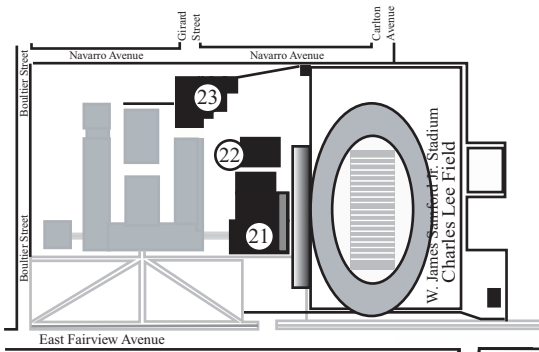

Cloverdale Campus

Huntingdon College Campus Map

Mailing Address:
1500 East Fairview Avenue
Montgomery, Alabama 36106-2148

East Fairview Avenue

Jim Wilson Loop East Main Campus 1500 East Fairview Avenue

- 1 - Blount Residence Hall
3025 Bankhead Avenue
- 2 - Bellingrath Hall - (BG)
3104 Huntingdon College Drive
- 3 - Searcy Residence Hall
3033 Bankhead Avenue
- 4 - Jackson Hall - Religion Department
3030 Huntingdon College Drive
- 5 - Flowers Hall - (FL)
3022 Huntingdon College Drive
- 6 - Maintenance Shop
3045 Bankhead Avenue
- 7 - Pratt/Hanson Hall - (PT)
3130 Jim Wilson Loop West
- 8 - Julia Russell Dining Hall
3150 Jim Wilson Loop West
- 9 - Wilson Center - (WC)
3160 Jim Wilson Loop West
- 10 - Trimble Hall - AISA
1241 Woodley Road
- 11 - Delchamps President's Home
3170 Jim Wilson Loop East
- 12 - Ligon Residence Hall
3165 Jim Wilson Loop East
- 13 - Seay Twins Art Gallery
3140 Jim Wilson Loop East

- 14 - Massey Beach and
Championship Tennis Court
- 15 - The Hut
3135 Jim Wilson Loop East
- 16 - Houghton Library - (HL)
JavaCity (Basement)
3031 Huntingdon College Drive
- 17 - Cathrine Dixon Roland Student Center
Bookstore, Arena, Mailroom
Department of Athletics
3139 Jim Wilson Loop East
- 18 - Posey Press Box & Baseball Field
3126 Narrow Lane Road
- 19 - Sybil Smith Hall - (SM)
3105 Huntingdon College Drive
- 20 - Stable Studios - (ST)
1216 Woodley Road

Cloverdale School 1125 East Fairview Avenue

Cloverdale Facilities - (CL)

- 21 - Will & Kelley Wilson
1155 East Fairview Avenue
Community & Athletic Center
Football & Volleyball Offices
Athletic Weight Room
- 22 - Field House
1155 East Fairview Avenue
Football Locker Room
Football Coaches
- 23 - Weil Center
1125 East Fairview Avenue
Athletic Training Education,
Coaching Education,
Human Performance Offices